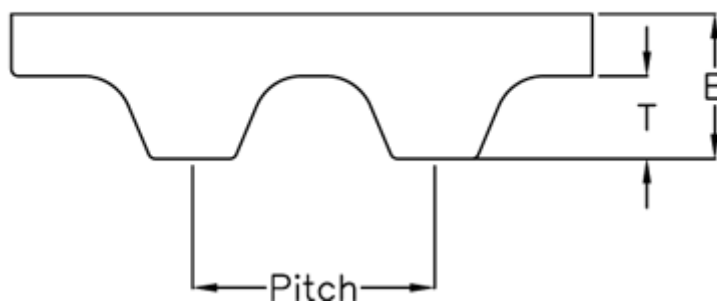

Article number: 602776231404

Description: Gates Timing Belt Synchropower PU 20 T10 1400

Measures

| | |
|-----------------|------------------|
| Height B mm | = 4.5 |
| Height T mm | = 2.5 |
| Length | = 1400 |
| Number of teeth | = 140 |
| Pitch | = 10 |
| Type | = PU 20 T10 1400 |
| Width | = 20 |